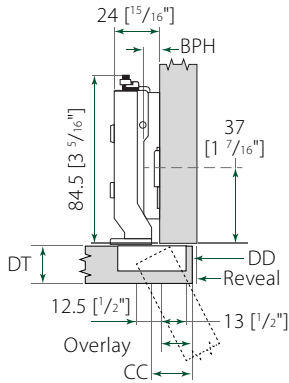

HINGES

Full Overlay*