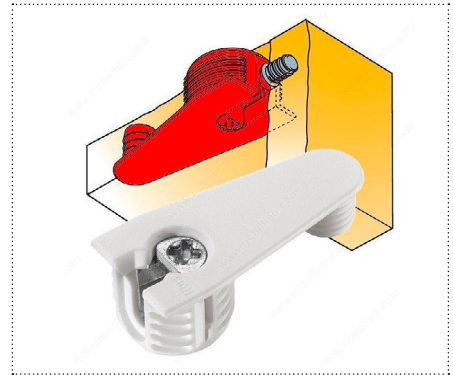

IN THIS CATALOG

RTA HARDWARE	4
HINGES.....	8
DRAWER SLIDES.....	9
DECORATIVE HARDWARE	10
CLOSET ACCESSORIES	12
TOUCH-UP.....	14
SHOP SUPPLIES.....	16
TOOLS	17
BITS	19
INDEX	20

RTA HARDWARE

Quickfit-Expando Housing Outrigger

Quickfit Double Ended Dowel 19 mm*

Quickfit-Expando Expanding Dowel*

Nomenclature	Product #	Thickness	Drill Depth	Quantity	Finish / Material
Quickfit-Expando Expanding Dowel	6408	19 mm	1/2 in	Min. 100	Plastic
Quickfit Double-Ended Dowels	6416	19 mm	3/16 in	Min. 100	Zinc
Quickfit-Expando Housing Outrigger	86441301	19 mm	9/16 in	Bag of 100	Antique White
Quickfit-Expando Housing Outrigger	8644190	19 mm	9/16 in	Bag of 100	Black
Quickfit-Expando Housing Outrigger	86441135	19 mm	9/16 in	Bag of 100	Bronze
Quickfit-Expando Housing Outrigger	8644160	19 mm	9/16 in	Bag of 100	Brown
Quickfit-Expando Housing Outrigger	86441609	19 mm	9/16 in	Bag of 100	Dark Brown
Quickfit-Expando Housing Outrigger	6457	19 mm	9/16 in	Bag of 100	Nickel
Quickfit-Expando Housing Outrigger	8644106	19 mm	9/16 in	Bag of 100	Silver
Quickfit-Expando Housing Outrigger	8644140	19 mm	9/16 in	Bag of 100	Almond
Quickfit-Expando Housing Outrigger	86441105	19 mm	9/16 in	Bag of 100	Light Gray
Quickfit-Expando Housing Outrigger	8644108	19 mm	9/16 in	Bag of 100	Warm Cherry
Quickfit-Expando Housing Outrigger	8644130	19 mm	9/16 in	Bag of 100	White

Adjustable Leveler (Max 331 lb)

Adjustable Shelf Pin

Adjustable Shelf Pin

Nomenclature	Product Number	Load Capacity	Thickness	Quantity	Finish / Material
Adjustable Leveler Max	30000090	331 lb		EA	ABS / Steel / Zamak
Adj Shelf Pin Nickel	CP12352180	176 lb	Min 16 mm	Bag of 100	Nickel
Adj Shelf Pin Brass	CP128130	176 lb	Min 16 mm	Bag of 100	Brass