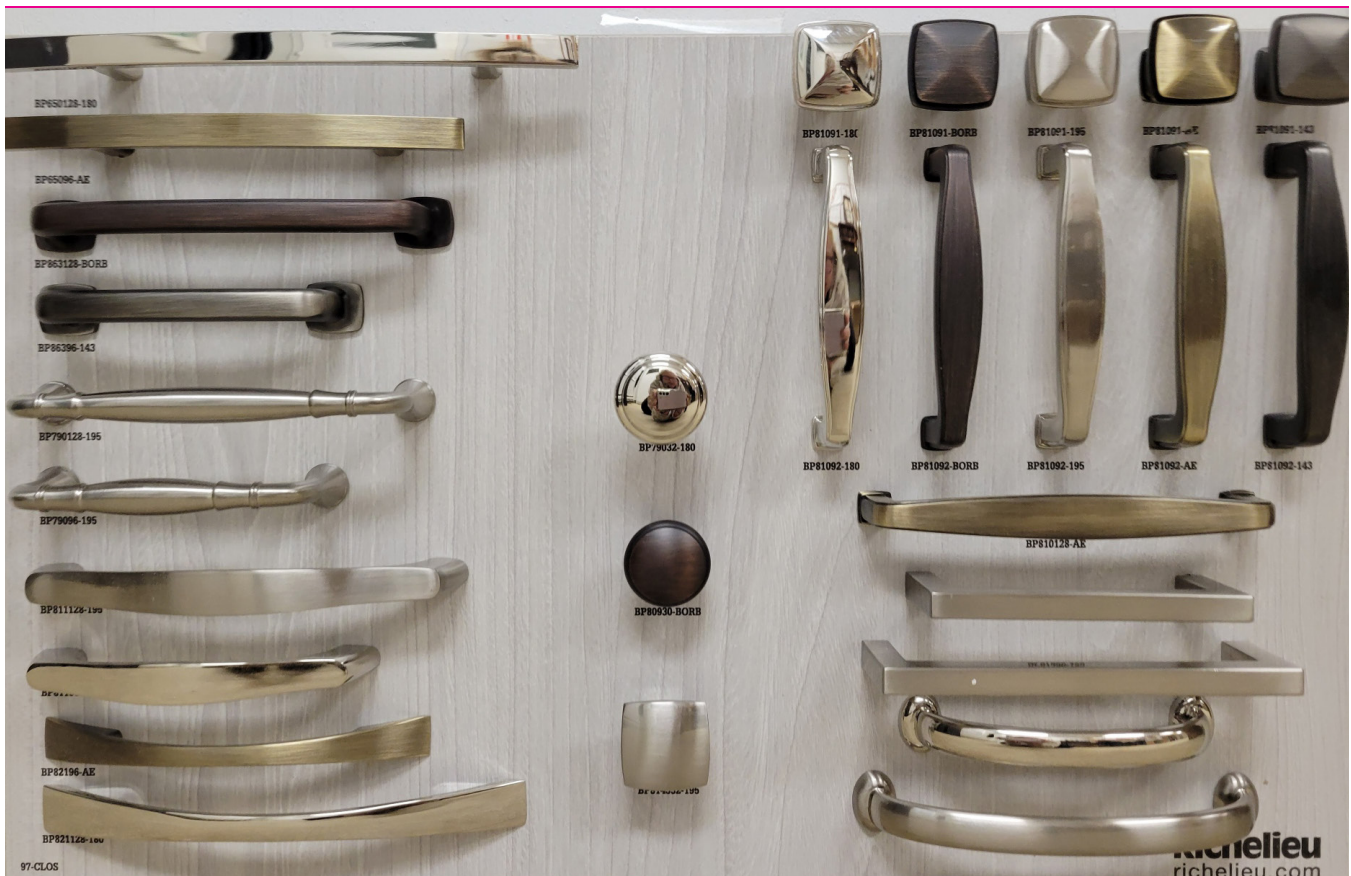

DECORATIVE HARDWARE

Nomenclature	Product Number	Length	Width	Height	Quant	Finish / Material
Transitional Metal Pull 650	BP650128180	7 25/32 in	7/16 in	1 7/32 in	Bag of 50	Polished Nickel
Transitional Metal Pull 650	BP65096AE	6 7/32 in	7/16 in	1 5/32 in	Bag of 50	Antique English
Transitional Metal Pull 863	BP863128BORB	5 29/32 in	3/4 in	1 3/16 in	Case of 50	Brushed Oil Rubbed Bronze
Transitional Metal Pull 863	BP86396143	4 21/32 in	3/4 in	1 3/16 in	Package of 10	Antique Nickel
Traditional Metal Pull 790	BP790128195	5 21/32 in	5/8 in	1 9/16 in	Package of 10	Brushed Nickel
Traditional Metal Pull 790	BP79096195	4 13/32 in	5/8 in	1 9/16 in	Package of 10	Brushed Nickel
Modern Metal Pull 811	BP811128195	6 3/32 in	19/32 in	1 1/4 in	Case of 50	Brushed Nickel
Modern Metal Pull 811	BP81196180	4 27/32 in	19/32 in	1 1/4 in	Package of 10	Polished Nickel
Modern Metal Pull 821	BP82196AE	5 7/16 in		15/16 in	Package of 10	Antique English
Modern Metal Pull 821	BP821128180	6 27/32 in		7/8 in	Package of 10	Polished Nickel
Traditional Metal Knob 790	BP79032180	1 1/4 in	1 1/4 in	1 9/32 in	Package of 10	Polished Nickel