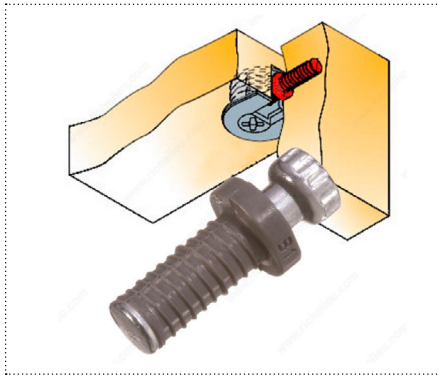

RTA HARDWARE

Quickfit-Expando Housing Outrigger