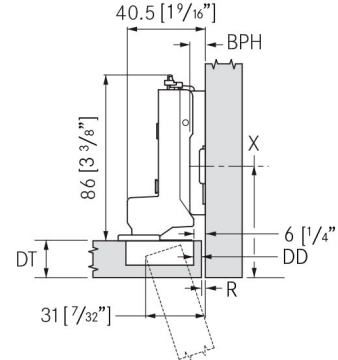

NOTES:

HINGES

Full Overlay*

Half Overlay*

Inset*

Nomenclature	Product Number	Door Style	Overlay Type	Hinge Type
Salice 0mm Plate / Euro Screws	H00BARGL0916	Frameless		
Salice 0mm Plate / Euro Screws	H00BARGR0916	Frameless		
Salice 3mm Plate / Euro Screws	H00BARGL3916	Frameless		
Salice 3mm Plate / Euro Screws	H00BARGR3916	Frameless		
Salice 9mm Plate / Euro Screws	H00BARGR9916	Frameless		
Salice 12mm Plate / Euro Screws	H00BARGRC916	Frameless		
Series 200 Concealed Hinges - 110° Full Overlay	H110C2J6A99	Standard Door	Full Overlay	Spring Closing
Series 200 Concealed Hinges - 110° Half Overlay	H110C2J6G99	Standard Door	Half Overlay	Spring Closing
Series 700 Concealed Hinge 110° Soft Close Full Overlay	H110C7J6AE9	Standard Door	Full Overlay	Soft Closing
Series 700 Concealed Hinge 110° Soft Close Half Overlay	H110C7J6GE9	Standard Door	Half Overlay	Soft Closing