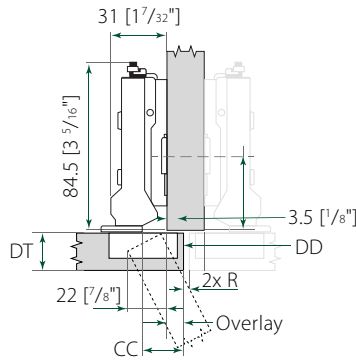

NOTES:

HINGES

Full Overlay*

Half Overlay*

Inset*

Nomenclature	Product Number	Door Style	Overlay Type	Hinge Type
Salice 0mm Plate / Euro Screws	H00BARGL0916	Frameless		
Salice 0mm Plate / Euro Screws	H00BARGR0916	Frameless		
Salice 3mm Plate / Euro Screws	H00BARGL3916	Frameless		
Salice 3mm Plate / Euro Screws	H00BARGR3916	Frameless		
Salice 9mm Plate / Euro Screws	H00BARGR9916	Frameless		
Salice 12mm Plate / Euro Screws	H00BARGRC916	Frameless		
Series 200 Concealed Hinges - 110° Full Overlay	H110C2J6A99	Standard Door	Full Overlay	Spring Closing
Series 200 Concealed Hinges - 110° Half Overlay	H110C2J6G99	Standard Door	Half Overlay	Spring Closing
Series 700 Concealed Hinge 110° Soft Close Full Overlay	H110C7J6AE9	Standard Door	Full Overlay	Soft Closing
Series 700 Concealed Hinge 110° Soft Close Half Overlay	H110C7J6GE9	Standard Door	Half Overlay	Soft Closing