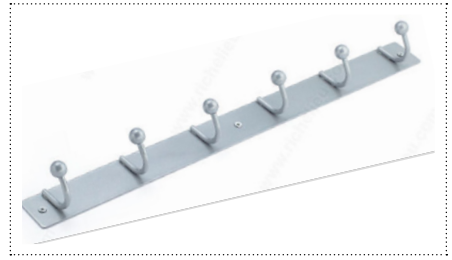

NOTES:

CLOSET ACCESSORIES

Tie Rack

Belt Rack

Scarf Rack

Valet Rod

Utility Hook Rack

Single Utility Hook

Double Wardrobe Hook

Shoe Rack

Fold-Out Ironing Board

Pull-Out Wardrobe Lift

NOTES:

CLOSET ACCESSORIES

Nomenclature	Product Number	Length	Quant	Finish / Material
Slide Out Tie Rack	1408110	14 in	18 Hooks	Metal
Slide Out Belt Rack	1408310	14 in	6 Hooks	Metal
Slide Out Scarf Rack	1408510	14 in	6 Hooks	Metal
Slide Out Valet Rod	1166010	14 in		Metal
Utility Hook Rack	16925BAG	19 5/8 in	Carton of 6	Brushed Aluminum
Single Utility Hook	223CV	1 15/32 in	Carton of 20	Chrome
Double Wardrobe Hook	NH2235140	2 25/32 in	Carton of 20	Chrome
Shoe Rack 24 Inches	144524106	14 in	EA	Metal
Fold Out Ironing Board	CIB16CR	14 1/4 to 21 in	EA	Chrome
Pull Out Wardrobe Lift	280505140	25 9/16 to 45 1/4 in	EA	Aluminum