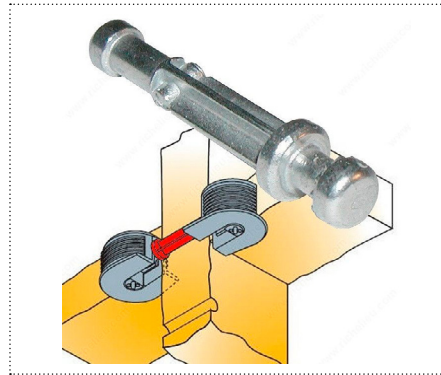

Quickfit Double Ended Dowel 19 mm*